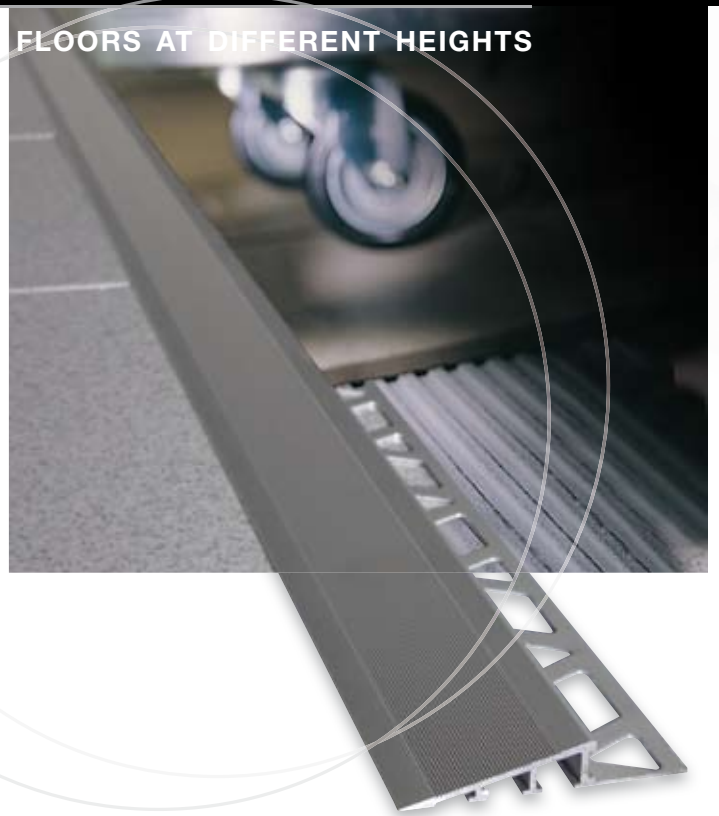

Foloramp ZRR

RAMP PROFILE FOR FLOORS AT DIFFERENT HEIGHTS

Profile in anodised aluminium conceived to **join floors at different heights**.

The ramp angle of elevation of **20°** allows to connect smoothly uneven adjoining floor levels for a **safe** transit.

The vertical edge has the **dovetail** internal cavity for a better mechanical fixing for both grout and adhesive, in the major intensive load points.

H=mm	Article	Finish
10	ZRR 100 AS	Silver Anodised Aluminium
12,5	ZRR 125 AS	Silver Anodised Aluminium
15	ZRR 150 AS	Silver Anodised Aluminium

Tile spacers boxes

A NEW METHOD TO TAKE DOWN SPACERS

FROM YOUR WAREHOUSE SHELVES...NO MESS NO STRESS!

New 'Dispenser' boxes make it easier to take out cross- and "T"-shaped spacers for tile laying.

The contents size is stamped on every plastic bag you pull out from the new front dispenser. This enables to have always an ordered warehouse of all sizes, helping the stock recovery, with the right size and the item code always at hand.

The boxes are superimposable and multiple of a pallet to optimize the transport and the stocking.