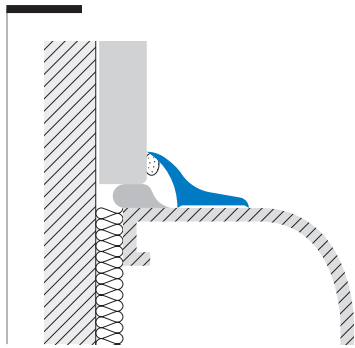

# joining profiles for bathtub and shower tray

## foliosani™ SB

Hygienic corner cove profile between wall and wall or wall and floor. Also apt to join profile bathtub rim and shower tray to wall or kitchen counter tops and wall. Normally the gaps are filled in by mould resistant silicone products but still may turn yellow from discoloration and dirt which can stick to the soft silicone. By installing our profiles the gaps and corners are finally clean, neat but most important of all more hygienic. Supplied with self-adhesive strips or applied with silicone. Illustrated scale dimension 1:1