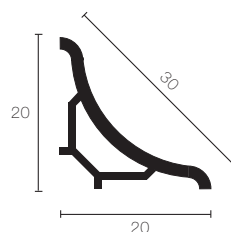

FOLOSANI SB 30 P* Synthetic Resin

Full coloured whole synthetic resin profile to apply on several coverings. Its stabilizing properties make the product tolerant to most chemical agents and resistant to slight abrasions.

Material: Resintop
Colours: Pure White / Light Grey / Beige
Length: 2,70 meters

Corner jointing pieces internal / external / extensions / end caps in Polypropylene Code: SBI 30 P* / SBE 30 P* / SBG 30 P* / SBF 30 P*