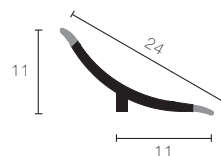

Material: Extruded powder coat. aluminium / Extruded Anodised Aluminium  
Colours: Pure White / Silver  
Length: 2,70 meters

AxB	Art.
12x14	SB 20 A11A
12x14	SB 20 ASA

### FOLOSANI SB 24 P 11 Synthetic Resin

Full coloured whole synthetic resin profile to apply on several coverings. It is particularly adaptable to plastic tubs because the softer external PVC transparent lips allow it better wedge into the gap.

Material: Resintop  
Colours: Pure white with transparent lips  
Length: 2,70 meters

AxB	Art.
11x11	SB 24 P 11