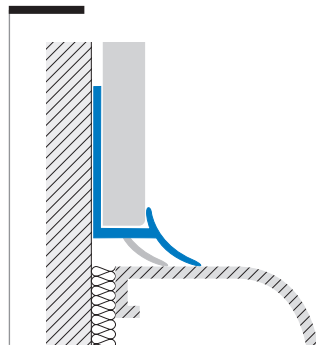

# internal corner joining profile

interjolly™ IJ

**INTERJOLLY** optimizes the corner joining of the tile covering between floor and wall, while leaving the necessary space for the expansion with adjacent walls. This profile has a perforated flange which is applied under the tile. It can also serve as a cove base for shower tray and bathtub perimeter so to avoid the silicon lining which inevitably turns a yellow unaesthetic discoloured tone in time. The moulded cove base made with the application of the profile makes every internal corner and crevice extremely easy to clean and therefore more hygienic.

Illustrated scale dimension 1:1

The stainless steel profile section is not exactly identical to the Resin model because the steel production process is different from the plastic extrusion one.

Material: Resintop  
Colours: 4 different colours available  
Length: 2,70 meters

Material: Stainless Steel AISI 304  
Length: 2,70 meters

colour	H=7,5mm
11=pure white	IJ 75 P 11
12=white	IJ 75 P 12
22=grey	IJ 75 P 22
31=bahama beige	IJ 75 P 31

colour	H=9,5mm
11=pure white	IJ 95 P 11
12=white	IJ 95 P 12
22=grey	IJ 95 P 22
31=bahama beige	IJ 95 P 31