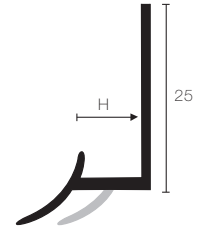

# internal corner joining profile

interjolly™ IJ

**INTERJOLLY** optimizes the corner joining of the tile covering between floor and wall, while leaving the necessary space for the expansion with adjacent walls. This profile has a perforated flange which is applied under the tile. It can also serve as a cove base for shower tray and bathtub perimeter so to avoid the silicon lining which inevitably turns a yellow unaesthetic discoloured tone in time. The moulded cove base made with the application of the profile makes every internal corner and crevice extremely easy to clean and therefore more hygienic.

Illustrated scale dimension 1:1

The stainless steel profile section is not exactly identical to the Resin model because the steel production process is different from the plastic extrusion one.

Material: Resintop  
Colours: 4 different colours available  
Length: 2,70 meters

Material: Stainless Steel AISI 304  
Length: 2,70 meters

colour	H=7,5mm
11=pure white	IJ 75 P 11
12=white	IJ 75 P 12
22=grey	IJ 75 P 22
31=bahama beige	IJ 75 P 31

colour	H=9,5mm
11=pure white	IJ 95 P 11
12=white	IJ 95 P 12
22=grey	IJ 95 P 22
31=bahama beige	IJ 95 P 31