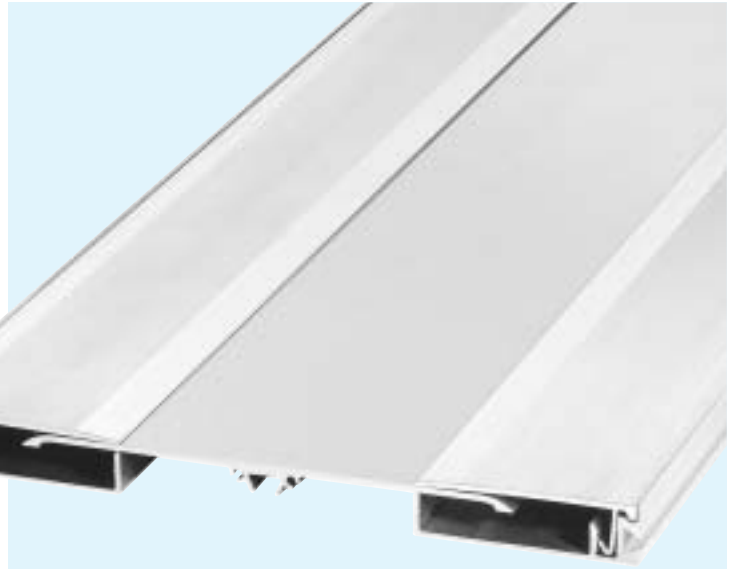

SERIES WP.../...

ALL-METAL PROFILE FOR WALLS AND CEILINGS

EXPANSION JOINT SYSTEMS

- PROFILE ABSORBS LARGE MOVEMENTS
- NO VISIBLE FIXING
- QUICK AND EASY INSTALLATION DUE TO SNAP-IN-COVER
- VANDAL-PROOF

TECHNICAL DATA

Profile	Joint width max. mm	Total movement mm	Visible width of profile mm	Total width of profile mm	Installation height mm
WP 255/22	110	100 +/-50	255	255	22
WP 255/22 E2 (corner version)	205	100 +/-50	255	277	22

MATERIAL

Aluminium cover profiles with striated top surface

Production length: 4 m

Colour: aluminium

WP 255/22

Scale 1 : 2