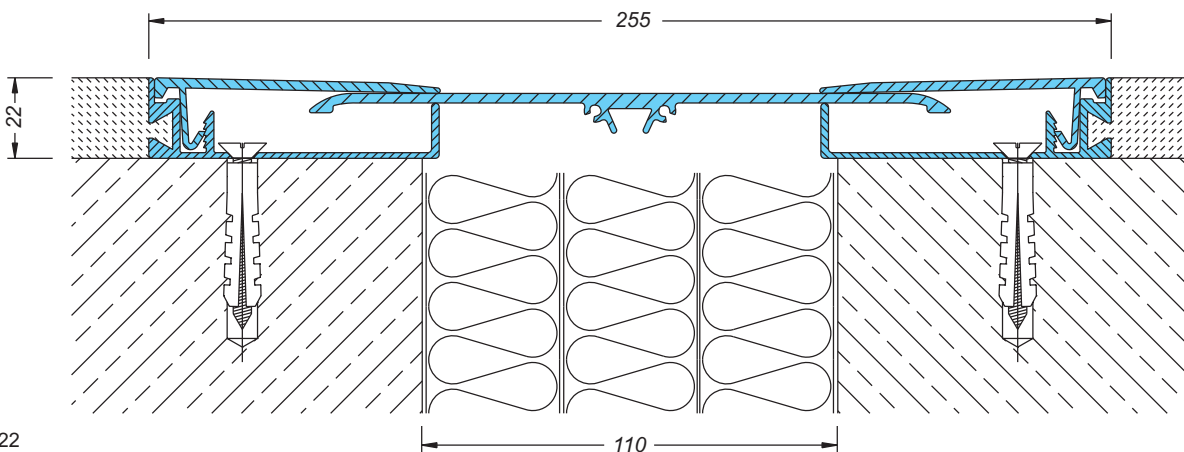

SERIES WP.../...

ALL-METAL PROFILE FOR WALLS AND CEILINGS

EXPANSION JOINT SYSTEMS

- PROFILE ABSORBS LARGE MOVEMENTS
- NO VISIBLE FIXING
- QUICK AND EASY INSTALLATION DUE TO SNAP-IN-COVER
- VANDAL-PROOF

TECHNICAL DATA

Profile	Joint width max. mm	Total movement mm	Visible width of profile mm	Total width of profile mm	Installation height mm
WP 255/22	110	100 +/-50	255	255	22
WP 255/22 E2 (corner version)	205	100 +/-50	255	277	22

MATERIAL

Aluminium cover profiles with striated top surface

Production length: 4 m

Colour: aluminium

WP 255/22

Scale 1 : 2