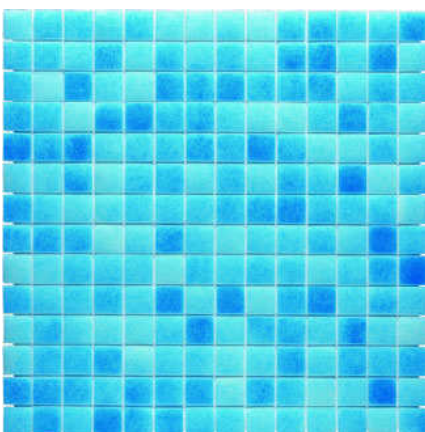

Smearing and irregular effects that offer a personalized character to your swimming pool.

JÓNICO

TRACIA

ARAL

EGEO

MAR

CARIBE

KARA