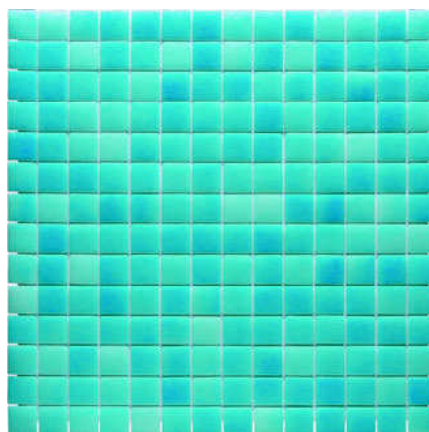

Smearing and irregular effects that offer a personalized character to your swimming pool.

JÓNICO

TRACIA

ARAL

EGEO

MAR

CARIBE

KARA

MÁRMARA

ADRIÁTICO

TIRRENO

PISCINAS NIEBLA MEZCLAS

SWIMMING POOLS
COLLECTION
MIXTURES

ÁRTICO

CASPIO

TIMOR