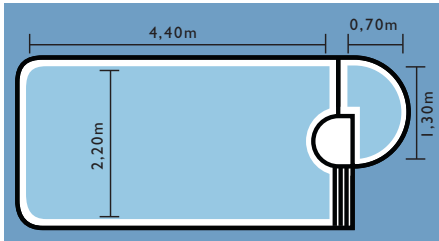

IDENTITY CRYSTAL

Adoptando nuevas tecnologías, hemos incorporado la fotografía impresa en nuestro método de trabajo para que cada creación sea única, en exclusiva para cada uno de nuestros clientes.

We have incorporated new technologies to include printed photographs in our working method to make every creation unique, exclusive to each of our customers.