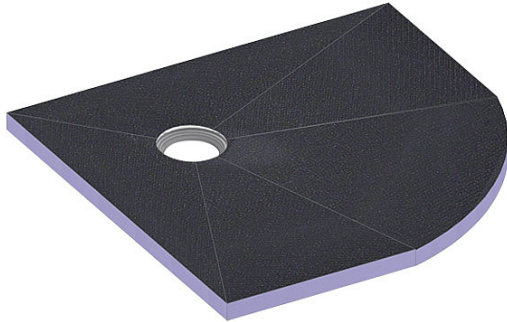

## shower underlay CeraFundo Corner 90 x 90, off-set

Product Number: **513717**  
 EAN: 4001636513717  
 Discount group: 5

### Specification clause

waterproof shower base for a tiled,  
 level access shower  
 material: extruded polystyrene foam core  
 with fibreglass reinforced, polymer  
 modified cement coating on both  
 sides

shower underlay CeraFundo Corner  
 with radius 550 mm

Product No.	Description	Dimensions
513519	floor drain CIRCO 50.1	DN 50, 120 x 120 mm
513526	floor drain CIRCO 50.2	DN 50, 95 x 95 mm
513502	floor drain CIRCO 70	DN 70, 142 x 142 mm
513564	floor drain CIRCO V.1	DN 50/ DN 70, 120 x 120 mm
513571	floor drain CIRCO V.2	DN 50/ DN 70, 95 x 95 mm
513557	floor drain CIRCO V.3	DN 50/ DN 70, 142 x 142 mm
513816	floor drain CIRCOPlan 40.1	DN 40, 120 x 120 mm
513823	floor drain CIRCOPlan 40.2	DN 40, 95 x 95 mm
513960	sound-insulating pad CeraFundo 1000	1000 x 1000 mm