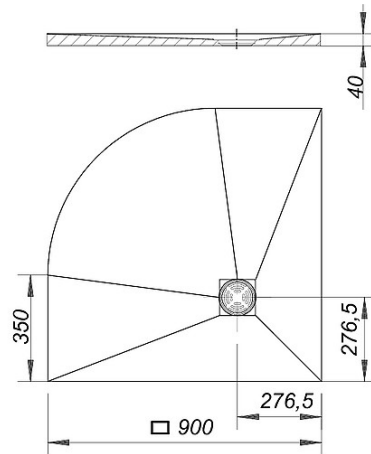

## shower underlay CeraFundo Corner 90 x 90, off-set

Product Number: **513717**  
 EAN: 4001636513717  
 Discount group: 5

shower underlay CeraFundo Corner  
 with radius 550 mm

Product No.	Description	Dimensions
513519	floor drain CIRCO 50.1	DN 50, 120 x 120 mm
513526	floor drain CIRCO 50.2	DN 50, 95 x 95 mm
513502	floor drain CIRCO 70	DN 70, 142 x 142 mm
513564	floor drain CIRCO V.1	DN 50/ DN 70, 120 x 120 mm
513571	floor drain CIRCO V.2	DN 50/ DN 70, 95 x 95 mm
513557	floor drain CIRCO V.3	DN 50/ DN 70, 142 x 142 mm
513816	floor drain CIRCOPlan 40.1	DN 40, 120 x 120 mm
513823	floor drain CIRCOPlan 40.2	DN 40, 95 x 95 mm
513960	sound-insulating pad CeraFundo 1000	1000 x 1000 mm