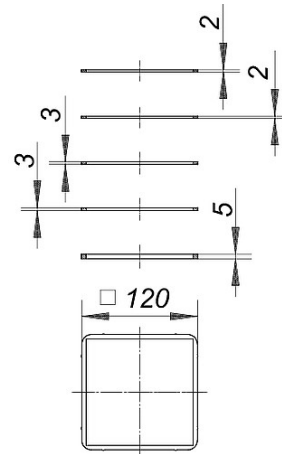

## shim kit type N 120 x 120 mm

Product Number: **495617**  
 EAN: 4001636495617  
 Discount group: 5

### Specification clause

for 120r10 grates  
 with: 5 shims to combine  
 (2 x 2 mm, 2 x 3 mm, 5 mm)  
 Material: ABS

Product No.	Description	Dimensions
502124	grate Loire 120r10, 120 x 120 mm	120 x 120 mm
502155	grate Nil 120r10, 120 x 120 mm	120 x 120 mm
502148	grate Orinoco 120r10, 120 x 120 mm	120 x 120 mm
502186	grate Quadra 120r10, 120 x 120 mm	120 x 120 mm
502131	grate Seine 120r10, 120 x 120 mm	120 x 120 mm
502162	grate Yukon 120r10, 120 x 120 mm	120 x 120 mm
160126	shower drain ORIO N, DN 50	DN 50