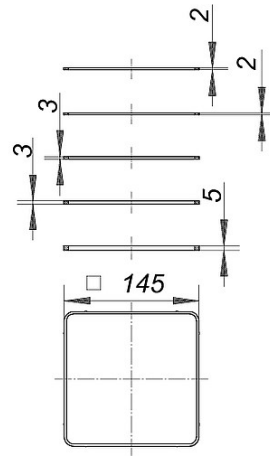

## shim kit N 145 x 145 mm

Product Number: **495600**  
 EAN: 4001636495600  
 Discount group: 5

### Specification clause

for 145r10 grates  
 with: 5 shims to combine  
 (2 x 2 mm, 2 x 3 mm, 5 mm)  
 Material: ABS

Product No.	Description	Dimensions
502179	grate Quadra 145r10, 145 x 145 mm	145 x 145 mm
502087	grate QuadraStone Rosso Verona145r10	145 x 145 mm
502070	grate QuadraStone Azul Bahia 145r10	145 x 145 mm
502117	grate QuadraStone Individuell 145r10	145 x 145 mm
502063	grate QuadraStone Nero Assoluto Zimbabwe 145r10	145 x 145 mm
502100	grate QuadraStone Padang hellgrau 145r10	145 x 145 mm
502094	grate QuadraStone Verde Forest 145r10	145 x 145 mm
160126	shower drain ORIO N, DN 50	DN 50