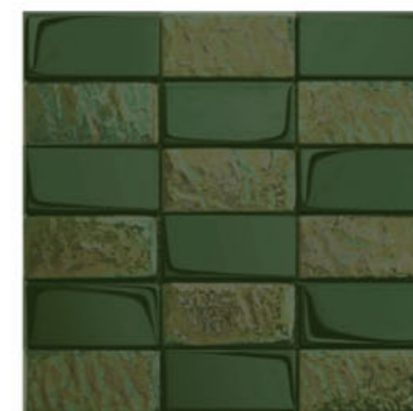

BLENDS  
COMBINADOS  
COMPOSITIONS

4,8 x 9,8 cm | Panel 30 x 30 x 0,8 cm  
1,9" x 3,8" | Sheet 11,7" x 11,7" x 0,3"

Ref. S4001

Diamond

Ref. S4002

Jade

Ref. S4003

Quartz

Ref. S4004

Rubí

Ref. S4005

Onix

Ref. S4006

Aqua Marine

Ref. S4007

Amber