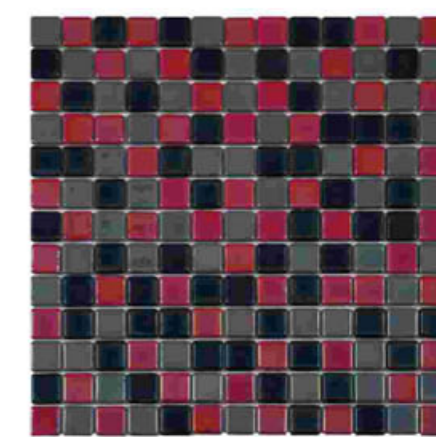

BLENDS
COMBINADOS
COMPOSITIONS

2,5 x 2,5 cm | Panel 33,3 x 33,3 cm
1" x 1" | Sheet 13,5" x 13,5"

Ref. 7570 Pampero
2801 (33%) + 2809 (33%) + 2810 (33%)

Ref. 7571 Cierzo
2808 (33%) + 2809 (33%) + 2810 (33%)

Ref. 7572 Siroco
2809 (33%) + 2810 (33%) + 2822 (33%)

Ref. 7573 Gregal
2801 (33%) + 2805 (33%) + 2809 (33%)

Ref. 7574 Solano
2801 (33%) + 2809 (33%) + 2830 (33%)

Ref. 7575 Mistral
2801 (33%) + 2802 (33%) + 2805 (33%)