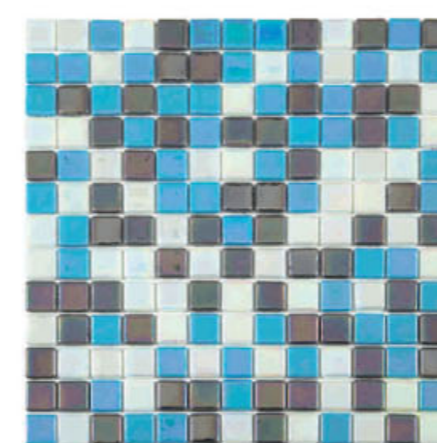

Ref. 2801 Perla

Ref. 2810 Noche

Ref. 2822 Coral

Ref. 2809 Ceniza

Ref. 2805 Glaciar

Ref. 2802 Océano

Ref. 2830 Nenúfar

Ref. 2808 Aguamarina

BLENDS
COMBINADOS
COMPOSITIONS

2,5 x 2,5 cm | Panel 33,3 x 33,3 cm
1" x 1" | Sheet 13,5" x 13,5"

Ref. 7570 Pampero
2801 (33%) + 2809 (33%) + 2810 (33%)

Ref. 7571 Cierzo
2808 (33%) + 2809 (33%) + 2810 (33%)

Ref. 7572 Siroco
2809 (33%) + 2810 (33%) + 2822 (33%)

Ref. 7573 Gregal
2801 (33%) + 2805 (33%) + 2809 (33%)

Ref. 7574 Solano
2801 (33%) + 2809 (33%) + 2830 (33%)

Ref. 7575 Mistral
2801 (33%) + 2802 (33%) + 2805 (33%)