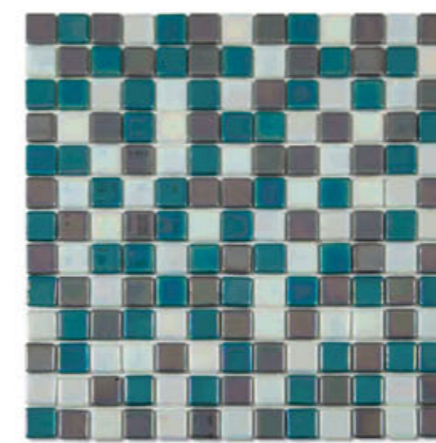

BLENDS
COMBINADOS
COMPOSITIONS

2,5 x 2,5 cm | Panel 33,3 x 33,3 cm
1" x 1" | Sheet 13,5" x 13,5"

Ref. 7570 Pampero
2801 (33%) + 2809 (33%) + 2810 (33%)

Ref. 7571 Cierzo
2808 (33%) + 2809 (33%) + 2810 (33%)

Ref. 7572 Siroco
2809 (33%) + 2810 (33%) + 2822 (33%)

Ref. 7573 Gregal
2801 (33%) + 2805 (33%) + 2809 (33%)

Ref. 7574 Solano
2801 (33%) + 2809 (33%) + 2830 (33%)

Ref. 7575 Mistral
2801 (33%) + 2802 (33%) + 2805 (33%)