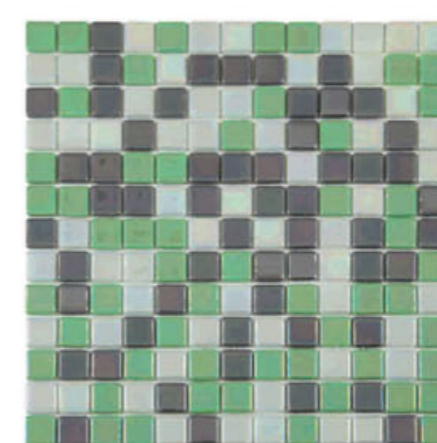

BLENDS
COMBINADOS
COMPOSITIONS

2,5 x 2,5 cm | Panel 33,3 x 33,3 cm
1" x 1" | Sheet 13,5" x 13,5"

Ref. 7570 Pampero
2801 (33%) + 2809 (33%) + 2810 (33%)

Ref. 7571 Cierzo
2808 (33%) + 2809 (33%) + 2810 (33%)

Ref. 7572 Siroco
2809 (33%) + 2810 (33%) + 2822 (33%)

Ref. 7573 Gregal
2801 (33%) + 2805 (33%) + 2809 (33%)

Ref. 7574 Solano
2801 (33%) + 2809 (33%) + 2830 (33%)

Ref. 7575 Mistral
2801 (33%) + 2802 (33%) + 2805 (33%)