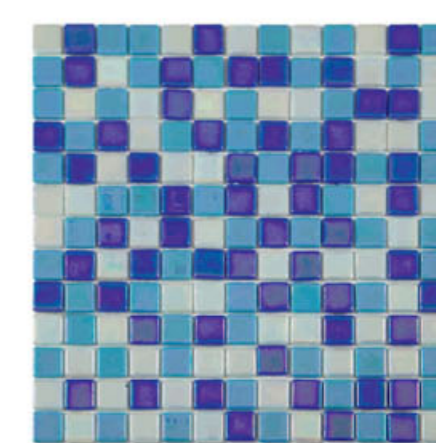

Ref. 2801 Perla

Ref. 2810 Noche

Ref. 2822 Coral

Ref. 2809 Ceniza

Ref. 2805 Glaciar

Ref. 2802 Océano

Ref. 2830 Nenúfar

Ref. 2808 Aguamarina

BLENDS
COMBINADOS
COMPOSITIONS

2,5 x 2,5 cm | Panel 33,3 x 33,3 cm
1" x 1" | Sheet 13,5" x 13,5"

Ref. 7570 Pampero
2801 (33%) + 2809 (33%) + 2810 (33%)

Ref. 7571 Cierzo
2808 (33%) + 2809 (33%) + 2810 (33%)

Ref. 7572 Siroco
2809 (33%) + 2810 (33%) + 2822 (33%)

Ref. 7573 Gregal
2801 (33%) + 2805 (33%) + 2809 (33%)

Ref. 7574 Solano
2801 (33%) + 2809 (33%) + 2830 (33%)

Ref. 7575 Mistral
2801 (33%) + 2802 (33%) + 2805 (33%)