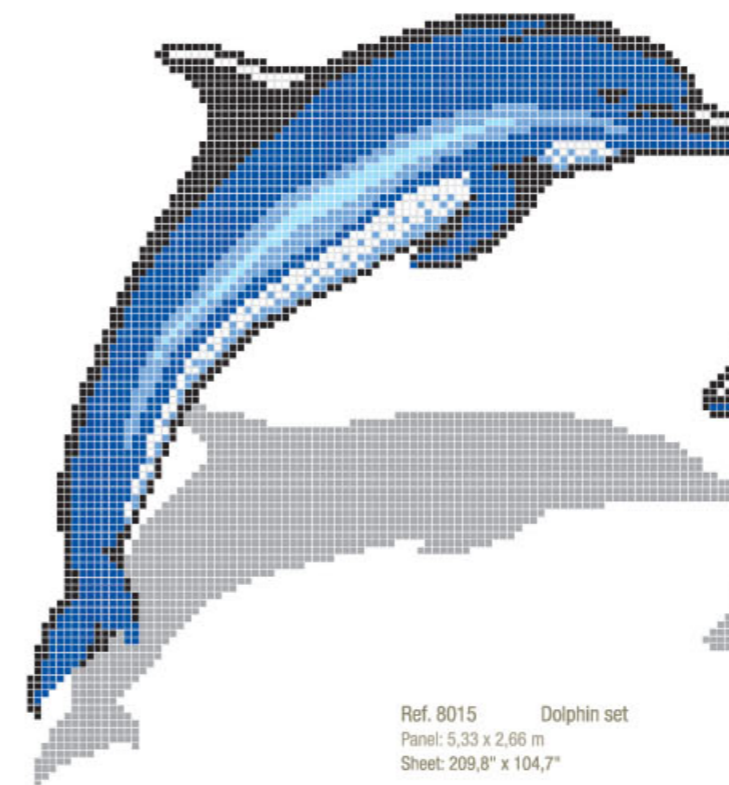

Ref. 8015 Dolphin set
Panel: 5,33 x 2,66 m
Sheet: 209,8" x 104,7"