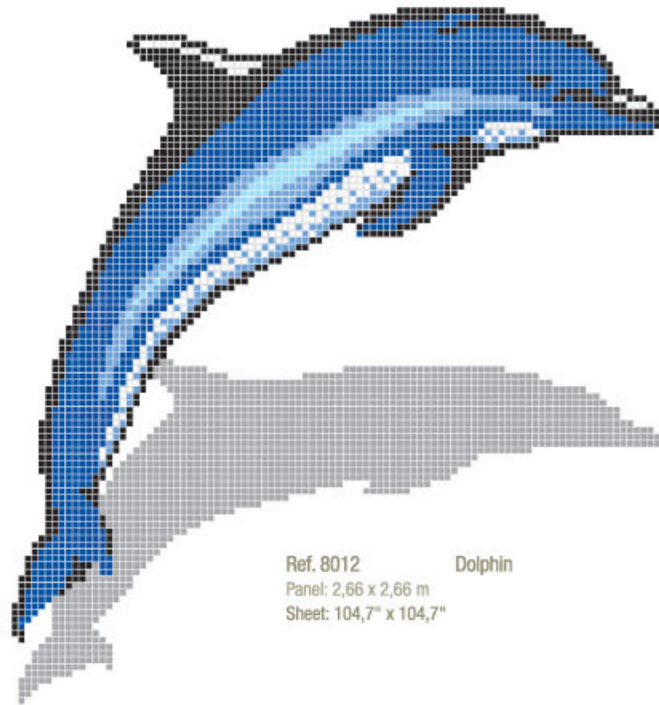

Ref. 7002
Panel: 30 x 18 cm
Sheet: 11,8" x 7"
Damas

Ref. 7005
Panel: 30 x 18 cm
Sheet: 11,8" x 7"
Diamante

Ref. 7008
Panel: 30 x 18 cm
Sheet: 11,8" x 7"
Teide

Ref. 7009
Panel: 30 x 18 cm
Sheet: 11,8" x 7"
Senda

Ref. 7010
Panel: 30 x 18 cm
Sheet: 11,8" x 7"
Zafiro

Ref. 7003
Panel: 30 x 18 cm
Sheet: 11,8" x 7"
Mixta

Ref. 7004
Panel: 30 x 18 cm
Sheet: 11,8" x 7"
Greca

Ref. 3004 NIEBLAS AZUL CELESTE

STANDARD DESIGNS
DISEÑOS ESTÁNDAR
DESSINS STANDARDS

2,5 x 2,5 cm
1" x 1"

STANDARD DESIGNS
DISEÑOS ESTÁNDAR
DESSINS STANDARDS

2,5 x 2,5 cm
1" x 1"

Ref. 8012 Dolphin
Panel: 2,66 x 2,66 m
Sheet: 104,7" x 104,7"

Ref. 8001 Foca
Panel: 1,66 x 2 m
Sheet: 65,3" x 78,7"

Ref. 8011 Caballito
Panel: 1 x 2,33 m
Sheet: 39,3" x 91,7"

Ref. 8013 Octopus
Panel: 2,33 x 1,66 m
Sheet: 91,7" x 65,3"

Ref. 8004 Ancla II
Panel: 1 x 1,33 m
Sheet: 39,3" x 52,3"

Ref. 8010 Flipper
Panel: 3 x 1,33 m
Sheet: 118,1" x 52,3"