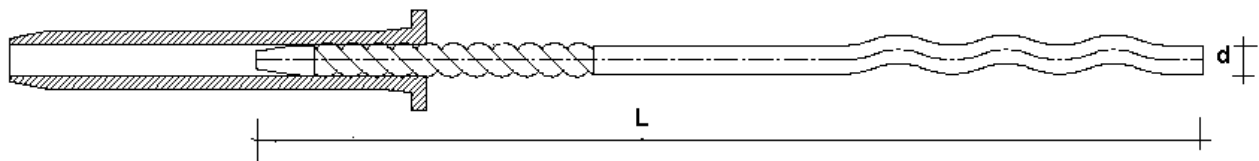

Material: Stainless steel W 1.4571/1.4401 (A4)

LSA-DW /d	Cavity width to mm	L	Items per pack	Article no.
160/4	Till 25	132	250	0142.080-00001
180/4	25-45	152	250	0142.080-00002
210/4	45-75	182	250	0142.080-00003
250/4	75-115	222	250	0142.080-00004
275/4	115-140	247	250	0142.080-00005
300/4	140-165	272	250	0142.080-00006
320/4	165-185	292	250	0142.080-00007
350/4	185-200	307	250	0142.080-00008

HALFEN-DEHA
YOUR BEST CONNECTIONS