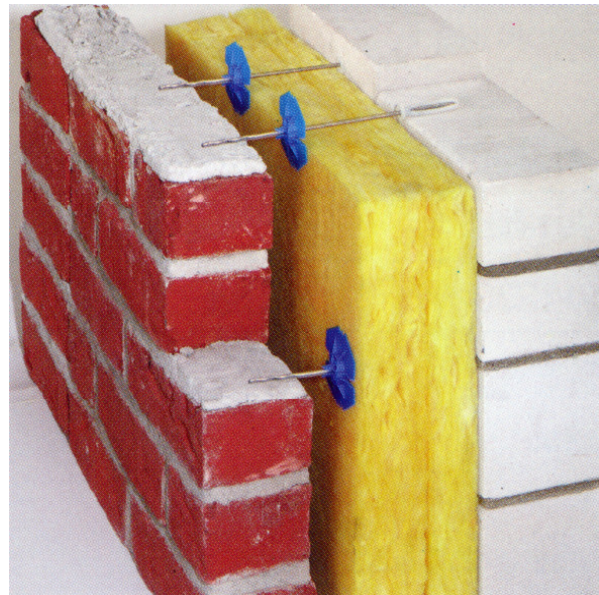

Replaces the former L- and Z-shaped anchors with one product.

Small construction height because of the flat wave.

Time-saving installation, no post bending of waved ending needed.

Meets the requirement of DIN 1053

HALFEN·DEHA

YOUR BEST CONNECTIONS

HALFEN CAVITY TIES

LSA-DW

HALFEN Cavity wall tie model LSA-DW

The cavity wall tie model ZV-Welle, approved up to cavity width of 200 mm consisting of a V4A wire anchor (stainless steel grade 316) and pre-assembled B3S plug.

The cavity wall tie model ZV-Welle, approved by the supervisory building authority Deutsches Institut für Bautechnik, can be used for subsequent facing and insulation of existing solid brick or concrete masonry.

The processing time is reduced to a minimum due to the pre-assembly of the two components. Due to the wavy end there is no need to bend the anchor into the outer leaf.

Processing mistakes are nearly impossible as a drive in pipe is included to each box and the bending of the anchor is not applicable. Meets the requirement of DIN 1053