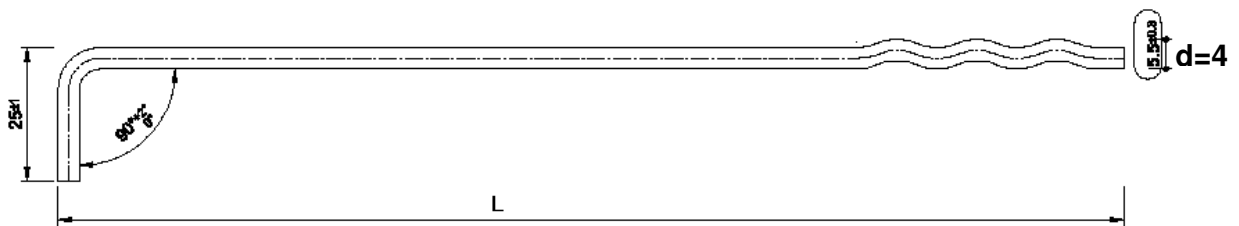

HALFEN CAVITY TIES

LSA-W

HALFEN Cavity wall tie model LSA-W

V4A high grade stainless steel wall tie for fixing in masonry facing with or without insulation. embedment into inner leaf 50 mm (L-form) embedment into outer leaf 50 mm (wavy end) Due to the wavy end there is no need to bend it into the outer leaf.

Replaces the former L- and Z-shaped anchors with one product.

Small construction height because of the flat wave.

Time-saving installation, no post bending of waved ending needed.

Meets the requirement of DIN 1053

Material: Stainless steel W 1.4571/1.4401 (A4)

LSA-W	Cavity width to mm	L	Items per pack	Article no.
225/4	Till 100	220	250	0142.070-00001
250/4	100-125	225	250	00002
275/4	125-150	250	250	00003
300/4	150-175	275	250	00004
340/4	175-215	315	250	00005

HALFEN·DEHA

YOUR BEST CONNECTIONS