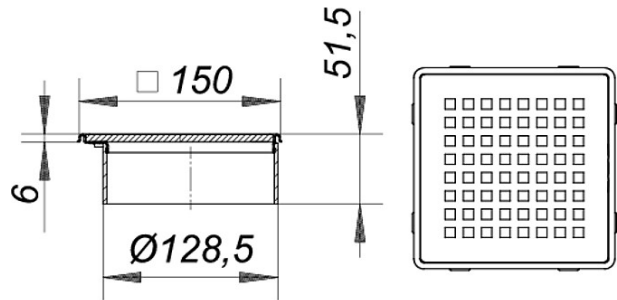

16. March 2012

grating Quadra CD 15, 150 x 150 mm

Product Number: **500465**
 EAN: 4001636500465
 Discount group: 5

Specification clause

for CeraDrain S 15 and TistoDrain S 15
 height adjustable up to 40 mm with 13 mm
 lateral adjustment
 spigot: ABS
 frame: 304 stainless steel, 150 x 150 mm
 grate: 5 mm 316Ti stainless steel, class L 15

Product No.	Description	Dimensions
563002	collar CeraDrain S 15	
563200	collar TistoDrain S 15	