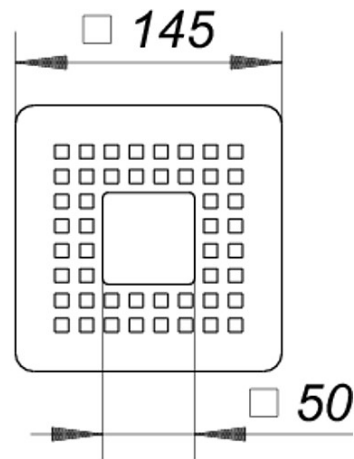

19. March 2012

grate QuadraStone Nero Assoluto Zimbabwe 145r10

Product Number: **502063**
 EAN: 4001636502063
 Discount group: 3

Specification clause

with 10 mm radius to fit 145 x 145 x 5 mm
 recess cut in one-piece stone shower tray,
 5 mm 316Ti stainless steel, satin finish
 incorporating centrally recessed 50 x 50 mm
 stone, 145 x 145 mm

Product No.	Description	Dimensions
495600	shim kit N 145 x 145 mm	145 x 145 mm
160126	shower drain ORIO N, DN 50	DN 50