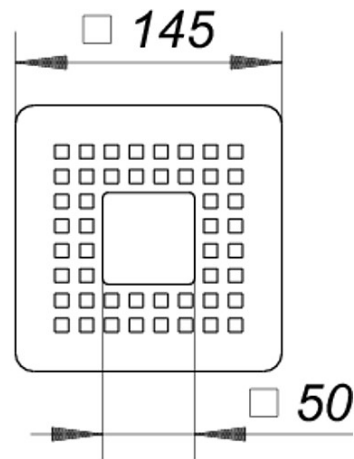

19. March 2012

grate QuadraStone Individuell 145r10

Product Number: **502117**
 EAN: 4001636502117
 Discount group: 3

Specification clause

with 10 mm radius to fit 145 x 145 x 5 mm
 recess cut in one-piece stone shower tray,
 5 mm 316Ti stainless steel, satin finish
 incorporating centrally recessed 50 x 50 mm
 stone, 145 x 145 mm

Product No.	Description	Dimensions
495600	shim kit N 145 x 145 mm	145 x 145 mm
160126	shower drain ORIO N, DN 50	DN 50