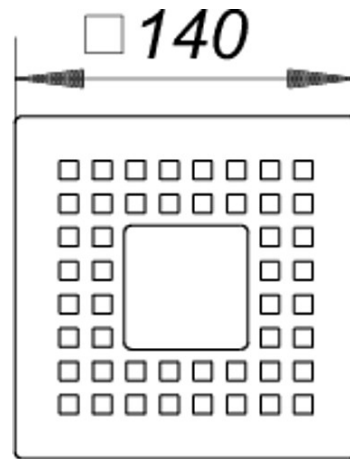

### Specification clause

for 150 x 150 mm frame  
 grate with incorporating centrally recessed for 50 x 50 mm stone, satin finish, 5 mm  
 316Ti stainless steel, 140 x 140 mm

Product No.	Description	Dimensions
500816	extension CKR 15, 150 x 7,5 mm	
513502	floor drain CIRCO 70	DN 70, 142 x 142 mm
513557	floor drain CIRCO V.3	DN 50/ DN 70, 142 x 142 mm
500809	frame CK 15, 142 x 142 mm	142 x 142 mm
500670	frame K 15, 150 x 150 mm	150 x 150 mm
495242	frame KEN 10, 100 x 100 mm	150 x 150 mm
500571	frame PVC 15, 150 x 150 mm	150 x 150 mm
495310	frame PVC-KEN 10, 150 x 150 mm	150 x 150 mm
500625	frame S 15, 304, 150 x 150 mm	150 x 150 mm
503084	frame S 15/150. 316Ti, 150 x 150 mm	150 x 150 mm
495259	frame SES 10, 100 x 100 mm	150 x 150 mm
503022	frame V, S 15/150, 304, 1510 x 150 mm	S 15/ 150
503053	frame V, S 15/150, 316Ti, 150 x 150 mm	150 x 150 mm
500663	frame VS 15, 150 x 150 mm	150 x 150 mm
500502	RENO-frame, 150 x 150 mm	150 x 150 mm