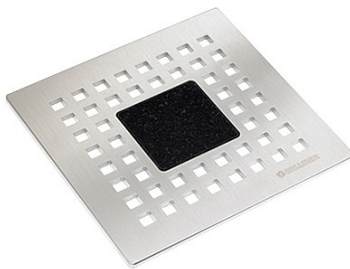

## grate QuadraStone 140 Nero Assoluto Zimbabwe

Product Number: **501523**  
 EAN: 4001636501523  
 Discount group: 3

### Specification clause

for 150 x 150 mm frame  
 grate with incorporating centrally recessed for 50 x 50 mm stone, satin finish, 5 mm  
 316Ti stainless steel, 140 x 140 mm

Product No.	Description	Dimensions
500816	extension CKR 15, 150 x 7,5 mm	
513502	floor drain CIRCO 70	DN 70, 142 x 142 mm
513557	floor drain CIRCO V.3	DN 50/ DN 70, 142 x 142 mm
500809	frame CK 15, 142 x 142 mm	142 x 142 mm
500670	frame K 15, 150 x 150 mm	150 x 150 mm
495242	frame KEN 10, 100 x 100 mm	150 x 150 mm
500571	frame PVC 15, 150 x 150 mm	150 x 150 mm
495310	frame PVC-KEN 10, 150 x 150 mm	150 x 150 mm
500625	frame S 15, 304, 150 x 150 mm	150 x 150 mm
503084	frame S 15/150. 316Ti, 150 x 150 mm	150 x 150 mm
495259	frame SES 10, 100 x 100 mm	150 x 150 mm
503022	frame V, S 15/150, 304, 1510 x 150 mm	S 15/ 150
503053	frame V, S 15/150, 316Ti, 150 x 150 mm	150 x 150 mm
500663	frame VS 15, 150 x 150 mm	150 x 150 mm
500502	RENO-frame, 150 x 150 mm	150 x 150 mm