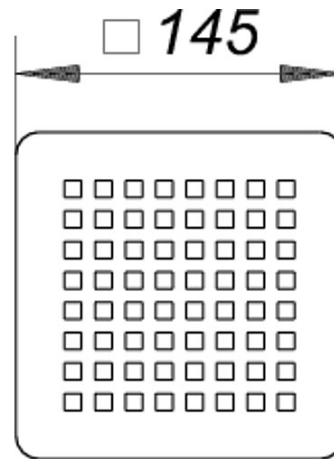

## grate Quadra 145r10, 145 x 145 mm

Product Number: **502179**  
 EAN: 4001636502179  
 Discount group: 3

### Specification clause

with 10 mm radius for one-piece stone shower tray  
 5 mm 316Ti stainless steel, satin finish

Product No.	Description	Dimensions
495600	shim kit N 145 x 145 mm	145 x 145 mm
160126	shower drain ORIO N, DN 50	DN 50