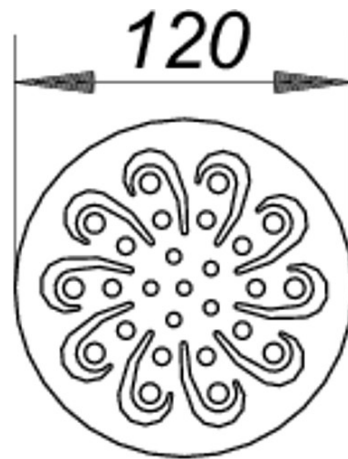

19. March 2012

grate Astra Aquarius 120, 120

Product Number: **502216**
EAN: 4001636502216
Discount group: 3

Specification clause

for solid stone shower trays
5 mm 316 stainless steel, satin finish, 120 mm

Product No.	Description	Dimensions
495624	shim kit N, 120 mm	d: 120 mm