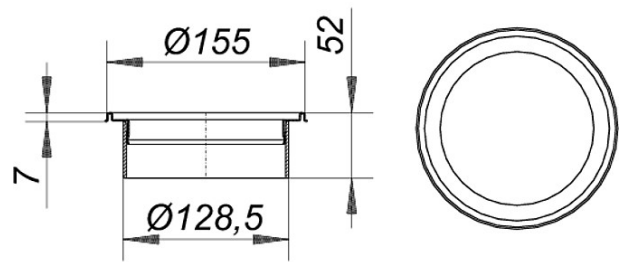

## frame V, S 15/ d: 155

Product Number: **503039**  
 EAN: 4001636503039  
 Discount group: 5

### Specification clause

for CeraDrain S 15/TistoDrain S 15  
 height adjustable up to 40 mm with 5 mm  
 lateral adjustment  
 spigot: ABS  
 frame: 304 or 316Ti stainless steel,  
 155 mm, used with grates  
 145 mm