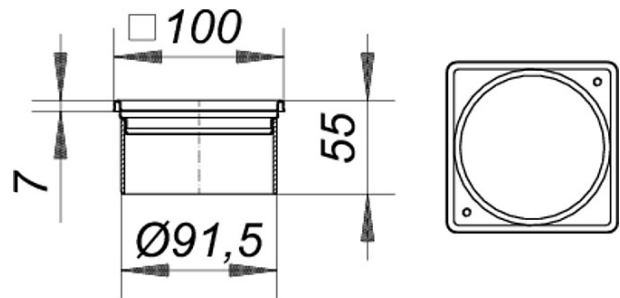

16. March 2012

frame V, S 10/100, 304

Product Number: **495402**
 EAN: 4001636495402
 Discount group: 5

Specification clause

for CeraDrain S 10 and TistoDrain S 10
 height adjustable up to 40 mm with 5.5 mm
 lateral adjustment
 spigot: ABS
 frame: stainless steel, with
 threaded inserts, 100 x 100 mm,
 used with grates 90 x 90 mm

Product No.	Description	Dimensions
513069	collar CeraDrain S 10	
513168	collar TistoDrain S 10	
513205	floor drain body CeraDrain 48, DN 50	DN 50
513212	floor drain body CeraDrain 49, DN 50	DN 50
502650	grate Cut 90	
501011	grate E 90, 90 x 90 mm	90 x 90 mm
501066	grate EN 90, 90 x 90 mm	90 x 90 mm
501028	grate ES 90	90 x 90 mm
502605	grate Loire 90	
502636	grate Nil 90	
502629	grate Orinoco 90	
501592	grate Quadra 90 x 90 mm	
502612	grate Seine 90	
502643	grate Yukon 90	

16. March 2012

495143	hair sieve S 10, 91 mm	d: 91 mm
495839	self-closing flap-valve S 10, 92 mm	