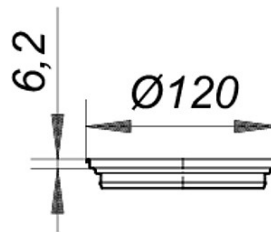

16. March 2012

frame CSR 12, 120 mm

Product Number: **495723**
 EAN: 4001636495723
 Discount group: 5

Specification clause

used with: type CIRCO 50, CIRCO V.1
 and CIRCO V.2
 material: 304 stainless steel, 120 mm,
 used with grates 115 mm

Product No.	Description	Dimensions
495730	extension C 50, 120 x 40 mm	d: 120 mm
513519	floor drain CIRCO 50.1	DN 50, 120 x 120 mm
513564	floor drain CIRCO V.1	DN 50/ DN 70, 120 x 120 mm
501806	grate Astra Aquarius 115, 115 mm	d: 115 mm
501264	grate VER, 115 mm	d: 115 mm
501745	grate VER, secured 115 mm	d: 115 mm
502223	round grate Quadra 115	