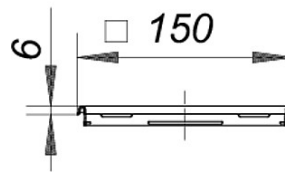

16. March 2012

frame CS 15, 150 x 150 mm

Product Number: **500823**
 EAN: 4001636500823
 Discount group: 5

Specification clause

used with: type CIRCO 70 and CIRCO V.3
 material: 304 stainless steel, 150 x 150 mm,
 secured,
 used with grates 140 x 140 mm

Product No.	Description	Dimensions
513557	floor drain CIRCO V.3	DN 50/ DN 70, 142 x 142 mm