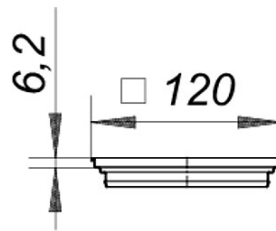

16. March 2012

frame CS 12, 120 x 120 mm

Product Number: **495358**
 EAN: 4001636495358
 Discount group: 5

Specification clause

used with: type CIRCO 50, CIRCO V.1
 and CIRCO V.2
 material: 304 stainless steel, with threaded
 inserts, 120 x 120 mm,
 used with grates 115 x 115 mm

Product No.	Description	Dimensions
495730	extension C 50, 120 x 40 mm	d: 120 mm
513519	floor drain CIRCO 50.1	DN 50, 120 x 120 mm
501080	grate E 115	115 x 115 mm
501097	grate EN 115	115 x 115 mm
501615	grate Loire 115, 115 x 115 mm	
501646	grate Nil 115, 115 x 115 mm	
501639	grate Orinoco 115, 115 x 115 mm	
501585	grate Quadra 115 x 115 mm	
501622	grate Seine 115, 115 x 115 mm	
501653	grate Yukon 115, 115 x 115 mm	