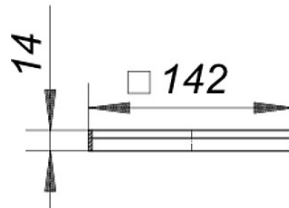

## frame CK 15, 142 x 142 mm

Product Number: **500809**  
 EAN: 4001636500809  
 Discount group: 5

### Specification clause

used with: type CIRCO 70 and CIRCO V.3  
 material: ABS, 142 x 142 mm,  
 used with grates 140 x 140 mm

Product No.	Description	Dimensions
501110	grate E 140, 140 x 140 mm	140 x 140 mm
501219	grate EN 140, 140 x 140 mm	140 x 140 mm
501127	grate ES 140	140 x 140 mm
501172	grate K 140, Polyamid	140 x 140 mm
501226	grate Quadra 140 x 140 mm	
501530	grate QuadraStone 140 Azul Bahia	
501523	grate QuadraStone 140 Nero Assoluto Zimbabwe	
501561	grate QuadraStone 140 Padang light grey	
501547	grate QuadraStone 140 Rosso Verona	
501554	grate QuadraStone 140 Verde Forest	
501509	grate QuadraStone Individuell 140	
501141	grate RHS 140, massive, slip resistant	140 x 140 mm