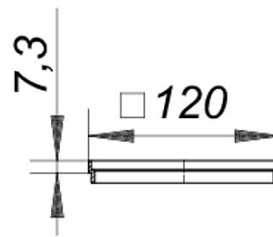

## frame CK 12, 120 x 120 mm

Product Number: **495709**  
 EAN: 4001636495709  
 Discount group: 5

### Specification clause

used with: type CIRCO 50, CIRCO V.1  
 and CIRCO V.2  
 material: ABS, 120 x 120 mm,  
 used with grates 115 x 115 mm

Product No.	Description	Dimensions
500816	extension CKR 15, 150 x 7,5 mm	
501080	grate E 115	115 x 115 mm
501097	grate EN 115	115 x 115 mm
501615	grate Loire 115, 115 x 115 mm	
501646	grate Nil 115, 115 x 115 mm	
501639	grate Orinoco 115, 115 x 115 mm	
501585	grate Quadra 115 x 115 mm	
501622	grate Seine 115, 115 x 115 mm	
501653	grate Yukon 115, 115 x 115 mm	