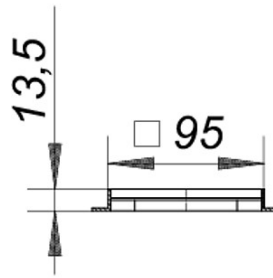

16. March 2012

frame CK 10, 100 x 100 mm

Product Number: **495716**
 EAN: 4001636495716
 Discount group: 5

Specification clause

used with: type CIRCO 50, CIRCO V.1
 and CIRCO V.2
 material: ABS, 100 x 100 mm,
 used with grates 90 x 90 mm

| Product No. | Description | Dimensions |
|-------------|-----------------------------|---------------------|
| 495730 | extension C 50, 120 x 40 mm | d: 120 mm |
| 513519 | floor drain CIRCO 50.1 | DN 50, 120 x 120 mm |
| 501011 | grate E 90, 90 x 90 mm | 90 x 90 mm |
| 501066 | grate EN 90, 90 x 90 mm | 90 x 90 mm |
| 501028 | grate ES 90 | 90 x 90 mm |
| 501592 | grate Quadra 90 x 90 mm | |