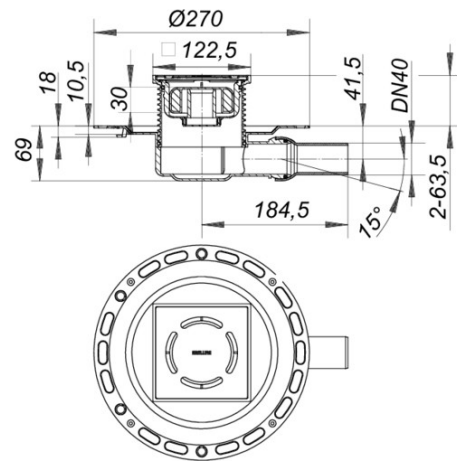

15. March 2012

floor drain TistoPrimus K 12

Product Number: **513458**
 EAN: 4001636513458
 Discount group: 5

Specification clause

outlet: DN 40 horizontal, ball-joint
 adjustable 0 - 15 ,
 with: removable Primus trap insert,
 using a floating bell, witch sinks to
 seal the trap if water evaporates
 flange with fleece surface
 Tisto-membrane
 temporary blanking plate
 height adjustable grating
 material: polypropylene
 grate: 304 stainless steel, class K 3