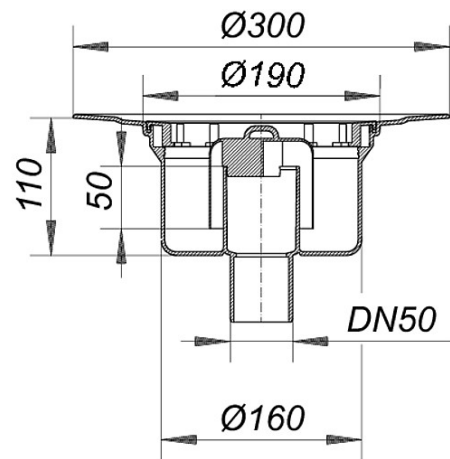

16. March 2012

floor drain body type 61 HT, DN 50

Product Number: **611024**
 EAN: 4001636611024
 Discount group: 3

Specification clause

conforming to DIN EN 1253.
 outlet: vertical spigot, for connection to plastic pipework
 with: removable bell trap
 temporary blanking plate
 material: polypropylene

Product No.	Description	Dimensions
590022	back flow seal S 15	
563002	collar CeraDrain S 15	
563200	collar TistoDrain S 15	
591005	extension S 15	
591012	extension S 15 side inlet DN 40	
515018	fire and sound-insulating collar - installation kit 1, DN 50/ DN 70	
500519	frame E 15, 100 x 100 mm	100 x 100 mm
500564	frame ECS 15, 100 x 100 mm	100 x 100 mm
500700	frame GES 15, 200 x 200 mm	200 x 200 mm
500670	frame K 15, 150 x 150 mm	150 x 150 mm
500571	frame PVC 15, 150 x 150 mm	150 x 150 mm
500625	frame S 15, 304, 150 x 150 mm	150 x 150 mm
500618	frame S 15, 316Ti, 150 x 150 mm	150 x 150 mm
500601	frame S 15/120, 120 x 120 mm	S 15/ 120
500755	frame VER 15, 304, 155 mm	d: 155 mm