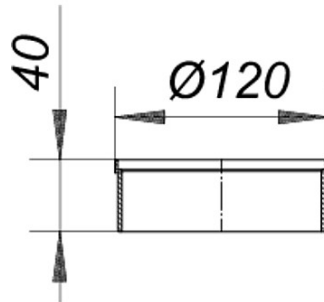

## extension C 50, 120 x 40 mm

Product Number: **495730**  
 EAN: 4001636495730  
 Discount group: 5

### Specification clause

used with: frames CS 12, CSR 12, CK 10, CK 12  
 and grates 115 mm  
 material: ABS

Product No.	Description	Dimensions
513564	floor drain CIRCO V.1	DN 50/ DN 70, 120 x 120 mm
513571	floor drain CIRCO V.2	DN 50/ DN 70, 95 x 95 mm
495716	frame CK 10, 100 x 100 mm	95 x 95 mm
495358	frame CS 12, 120 x 120 mm	120 x 120 mm
495723	frame CSR 12, 120 mm	d: 120 mm
501806	grate Astra Aquarius 115, 115 mm	d: 115 mm
501264	grate VER, 115 mm	d: 115 mm
501745	grate VER, secured 115 mm	d: 115 mm