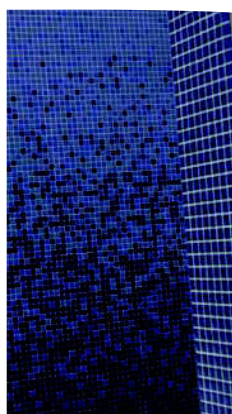

COMPLEMENTOS PISCINAS Y SPAS ACCESSORIES FOR SWIMMING POOLS AND SPAS

DEGRADADOS
GRADATIONS

p. 14 - 15