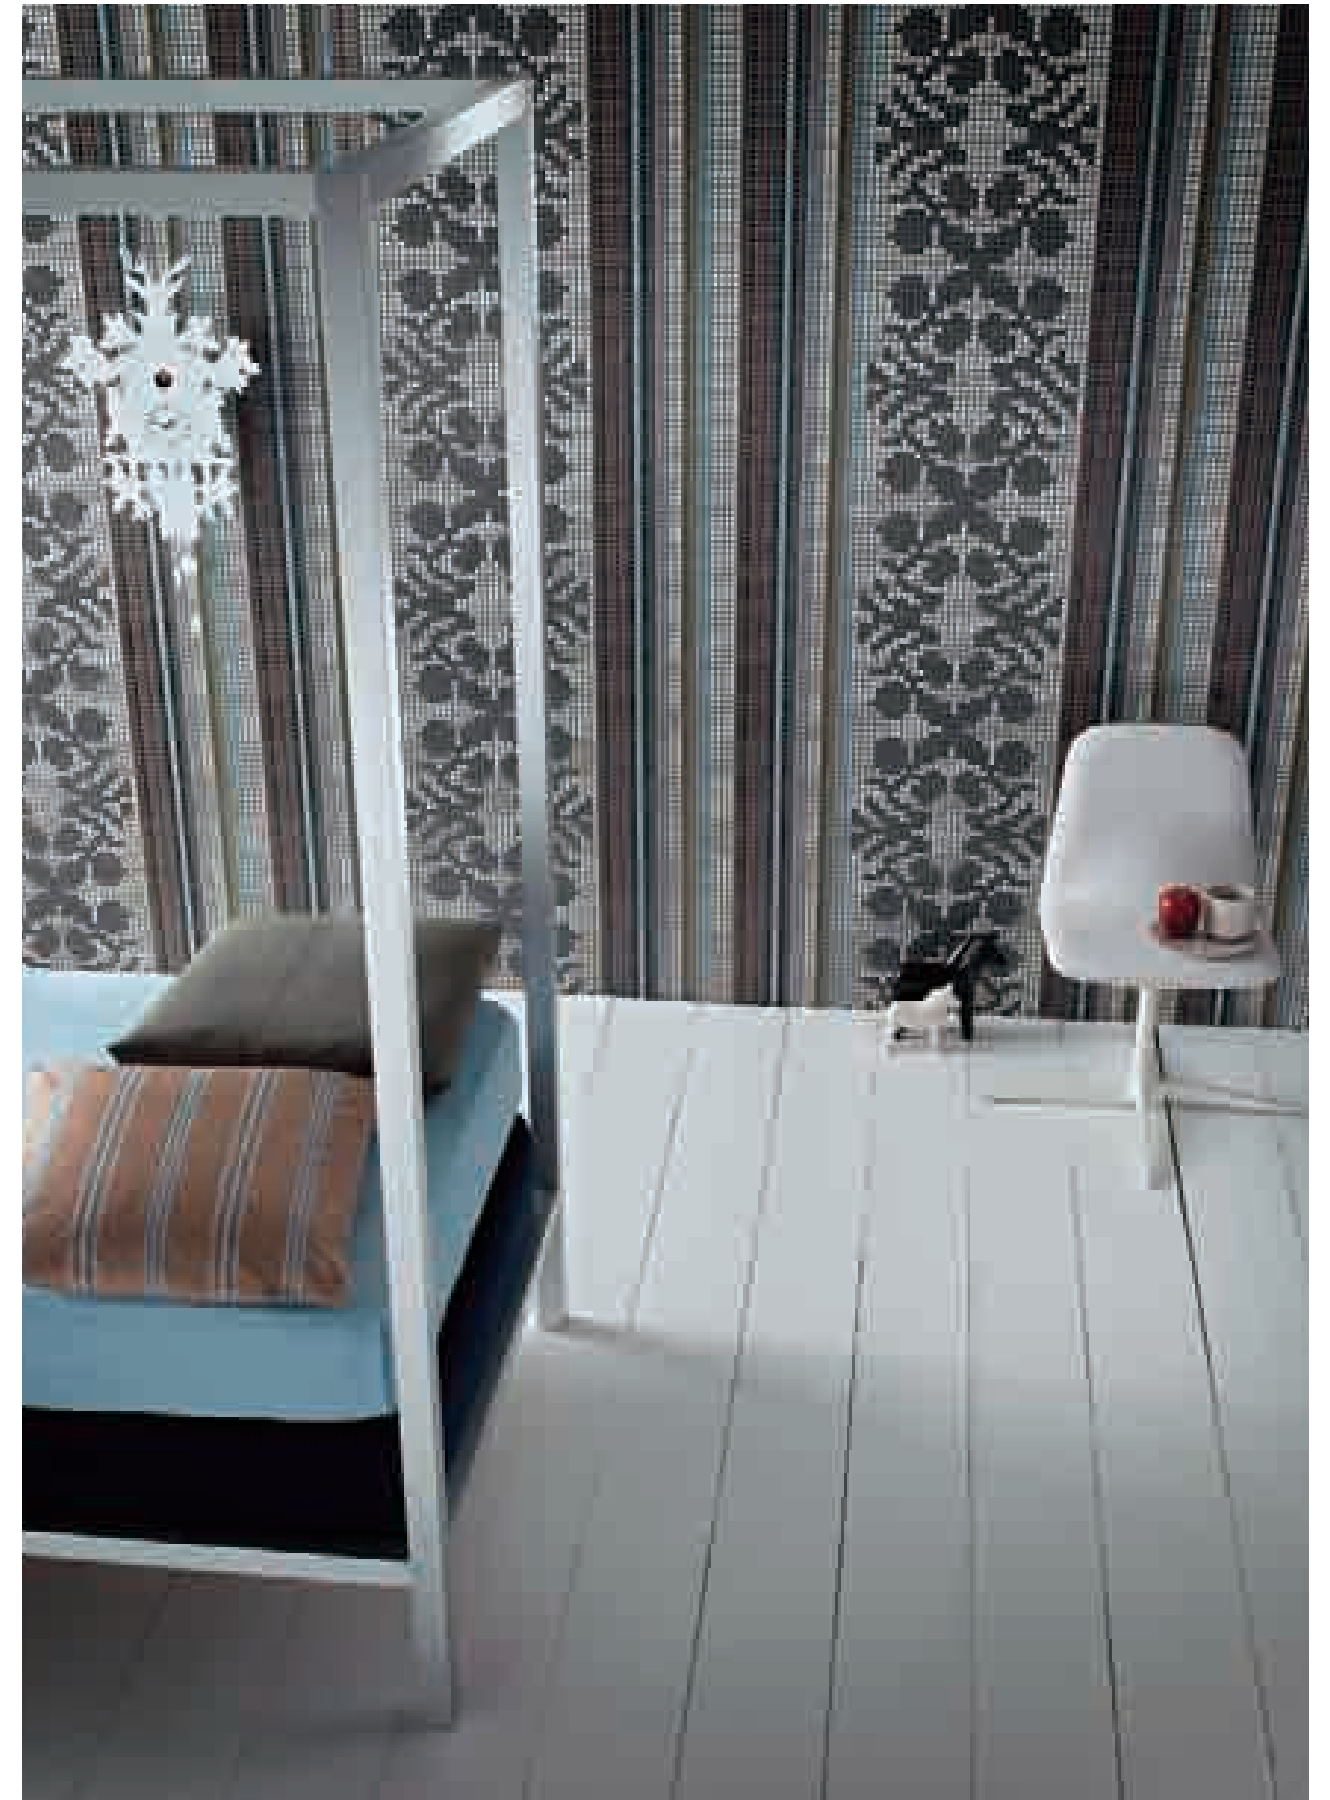

WALLPAPER GREY design Marcel Wanders