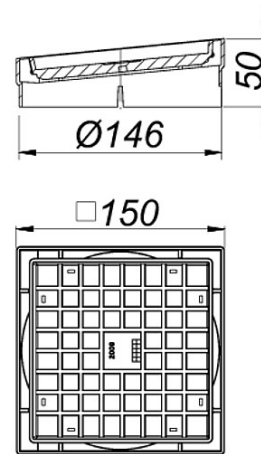

## coverplate shower underlay grey

Product Number: **516046**  
 EAN: 4001636516046  
 Discount group: 5

### Specification clause

for shower underlay 1200, with recess  
 for tiling with customers floor finish,  
 height adjustable 7 - 17mm  
 material: ABS, 150 x 150 mm

Product No.	Description	Dimensions
516008	shower underlay 1200, DN 50	DN 50, 1200 mm