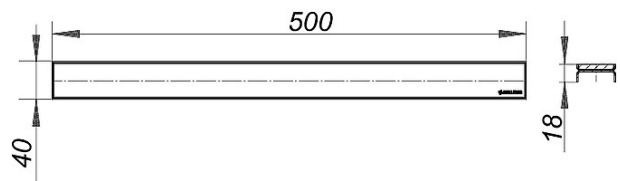

24. May 2012

cover plate CeraLine Teak 500

Product Number: **523617**
 EAN: 4001636523617
 Discount group: 8

Specification clause

Cover plate for floor channel CeraLine used for flooring 8-22 mm (incl. adhesive), 40 mm wide, 304 stainless steel, with teakwood inlay

Product No.	Description	Dimensions
520012	floor channel CeraLine F 500	DN 50
523402	floor channel CeraLine Nano F 500	DN 50
523006	floor channel CeraLine Nano W 500	DN 50
523013	floor channel CeraLine Plan F 500	DN 50
523112	floor channel CeraLine Plan W 500	DN 50
521606	floor channel CeraLine vertical F 500	DN 50
520111	floor channel CeraLine W 500	DN 50