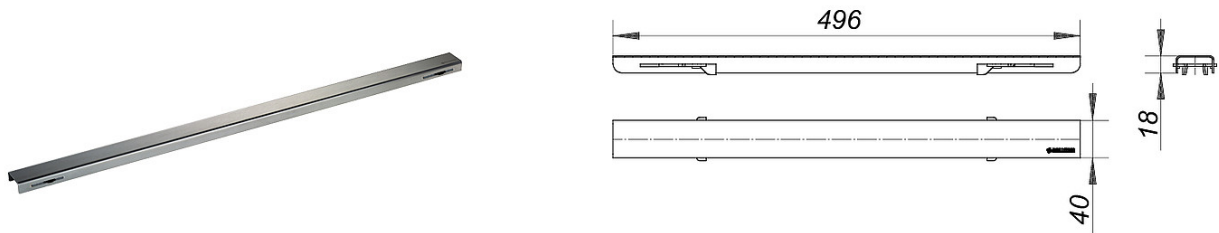

19. March 2012

cover plate CeraLine Standard 500, lockable

Product Number: **526014**
 EAN: 4001636526014
 Discount group: 8

Specification clause

Cover plate for floor channel CeraLine used for flooring 2-16 mm (incl. adhesive), 40 mm wide, 304 stainless steel, lockable, load class K3 (300kg)

Product No.	Description	Dimensions
520012	floor channel CeraLine F 500	DN 50
523402	floor channel CeraLine Nano F 500	DN 50
523006	floor channel CeraLine Nano W 500	DN 50
523013	floor channel CeraLine Plan F 500	DN 50
523112	floor channel CeraLine Plan W 500	DN 50
521606	floor channel CeraLine vertical F 500	DN 50
520111	floor channel CeraLine W 500	DN 50
520494	stainless steel polish	