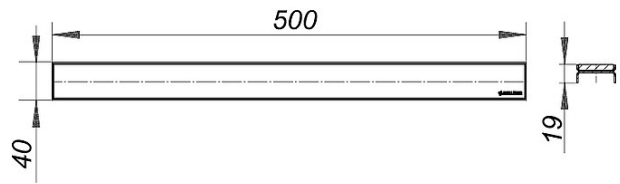

24. May 2012

cover plate CeraLine Glass white 500

Product Number: **523518**
 EAN: 4001636523518
 Discount group: 8

Specification clause

Cover plate for floor channel CeraLine used for flooring 8-22 mm (incl. adhesive), 40 mm wide, 304 stainless steel, with glass inlay

Product No.	Description	Dimensions
520012	floor channel CeraLine F 500	DN 50
523402	floor channel CeraLine Nano F 500	DN 50
523006	floor channel CeraLine Nano W 500	DN 50
523013	floor channel CeraLine Plan F 500	DN 50
523112	floor channel CeraLine Plan W 500	DN 50
521606	floor channel CeraLine vertical F 500	DN 50
520111	floor channel CeraLine W 500	DN 50