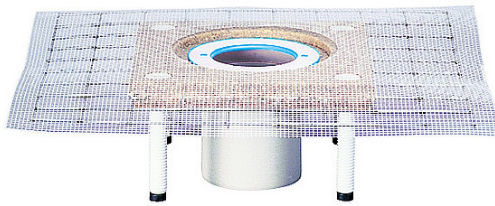

16. March 2012

collar CeraDrain S 10

Product Number: **513069**
 EAN: 4001636513069
 Discount group: 5

Specification clause

used with polypropylene floor drain bodies
 40, 42 and 46, balcony drain types 83 and 84
 with: polymer concrete collar with steel mesh
 reinforcement
 height adjustable levelling legs
 ABS raising piece
 laterally adjustable upper collar
 glassfibre mat reinforcement
 seal*
 spacer temporary blanking plate

| Product No. | Description | Dimensions |
|-------------|--|---------------|
| 832023 | balcony drain body type 83 DallBit, DN 50 | DN 50 |
| 832047 | balcony drain body type 83 DallBit, DN 70 | DN 70 |
| 830029 | balcony drain body type 83, DN 50 | DN 50 |
| 830043 | balcony drain body type 83, DN 70 | DN 70 |
| 832160 | balcony drain body type 84 DallBit, DN 100 | DN 100 |
| 832122 | balcony drain body type 84 DallBit, DN 50 | DN 50 |
| 832146 | balcony drain body type 84 DallBit, DN 70 | DN 70 |
| 831064 | balcony drain body type 84, DN 100 | DN 100 |
| 831026 | balcony drain body type 84, DN 50 | DN 50 |
| 831040 | balcony drain body type 84, DN 70 | DN 70 |
| 405227 | floor drain body type 40 DallBit, DN 50 | DN 50 |
| 405135 | floor drain body type 40 PE | DN 50 / OD 50 |