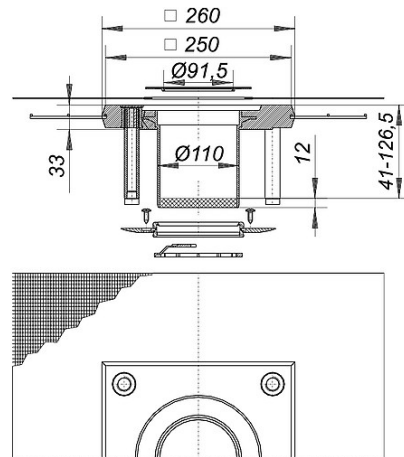

16. March 2012

collar CeraDrain S 10

Product Number: **513069**
 EAN: 4001636513069
 Discount group: 5

Specification clause

used with polypropylene floor drain bodies
 40, 42 and 46, balcony drain types 83 and 84
 with: polymer concrete collar with steel mesh
 reinforcement
 height adjustable levelling legs
 ABS raising piece
 laterally adjustable upper collar
 glassfibre mat reinforcement
 seal*
 spacer temporary blanking plate

| Product No. | Description | Dimensions |
|-------------|--|---------------|
| 832023 | balcony drain body type 83 DallBit, DN 50 | DN 50 |
| 832047 | balcony drain body type 83 DallBit, DN 70 | DN 70 |
| 830029 | balcony drain body type 83, DN 50 | DN 50 |
| 830043 | balcony drain body type 83, DN 70 | DN 70 |
| 832160 | balcony drain body type 84 DallBit, DN 100 | DN 100 |
| 832122 | balcony drain body type 84 DallBit, DN 50 | DN 50 |
| 832146 | balcony drain body type 84 DallBit, DN 70 | DN 70 |
| 831064 | balcony drain body type 84, DN 100 | DN 100 |
| 831026 | balcony drain body type 84, DN 50 | DN 50 |
| 831040 | balcony drain body type 84, DN 70 | DN 70 |
| 405227 | floor drain body type 40 DallBit, DN 50 | DN 50 |
| 405135 | floor drain body type 40 PE | DN 50 / OD 50 |